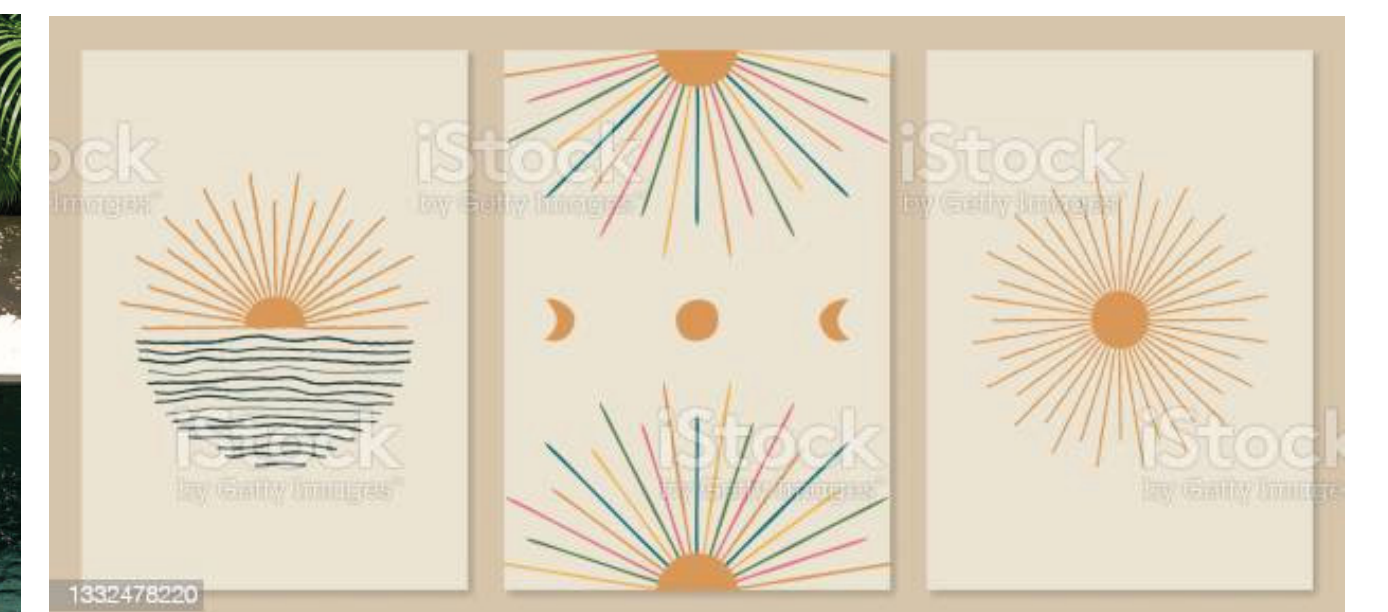

Propuesta gráfica
"Native Blue"
Branding 2022

A tropical beach scene at sunset. The sky is a mix of soft pinks, oranges, and blues. Palm trees with long, feathery fronds are silhouetted against the sky, some leaning over the water. The ocean is a vibrant turquoise color, with gentle waves washing onto a sandy beach. The sun is low on the horizon, creating a warm, golden glow. The overall mood is peaceful and nostalgic.

EL NACER DE LO QUE CONOCEMOS, UN MAR DE FRESCURA Y MEMORIAS,
EL LUGAR PERFECTO PARA LAS HISTORIAS LLENAS DE VIDA,
SE SIENTE FAMILIAR REGRESAR AL ORIGEN. PERTENECES AQUI.

Native Blue

CHICXULUB

CHICXULUB
LUXURY
APARTMENTS