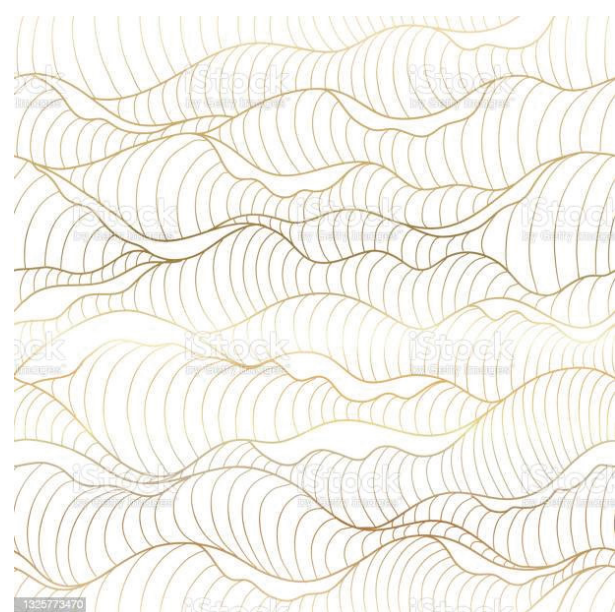

Propuesta gráfica
"Native Blue"
Branding 2022

A tropical beach scene at sunset. The sky is a mix of soft pinks, oranges, and blues. Palm trees with long, feathery fronds are silhouetted against the sky, some leaning over the water. The ocean is a vibrant turquoise color, with gentle waves washing onto a sandy beach. The sun is low on the horizon, creating a warm, golden glow. The overall mood is peaceful and nostalgic.